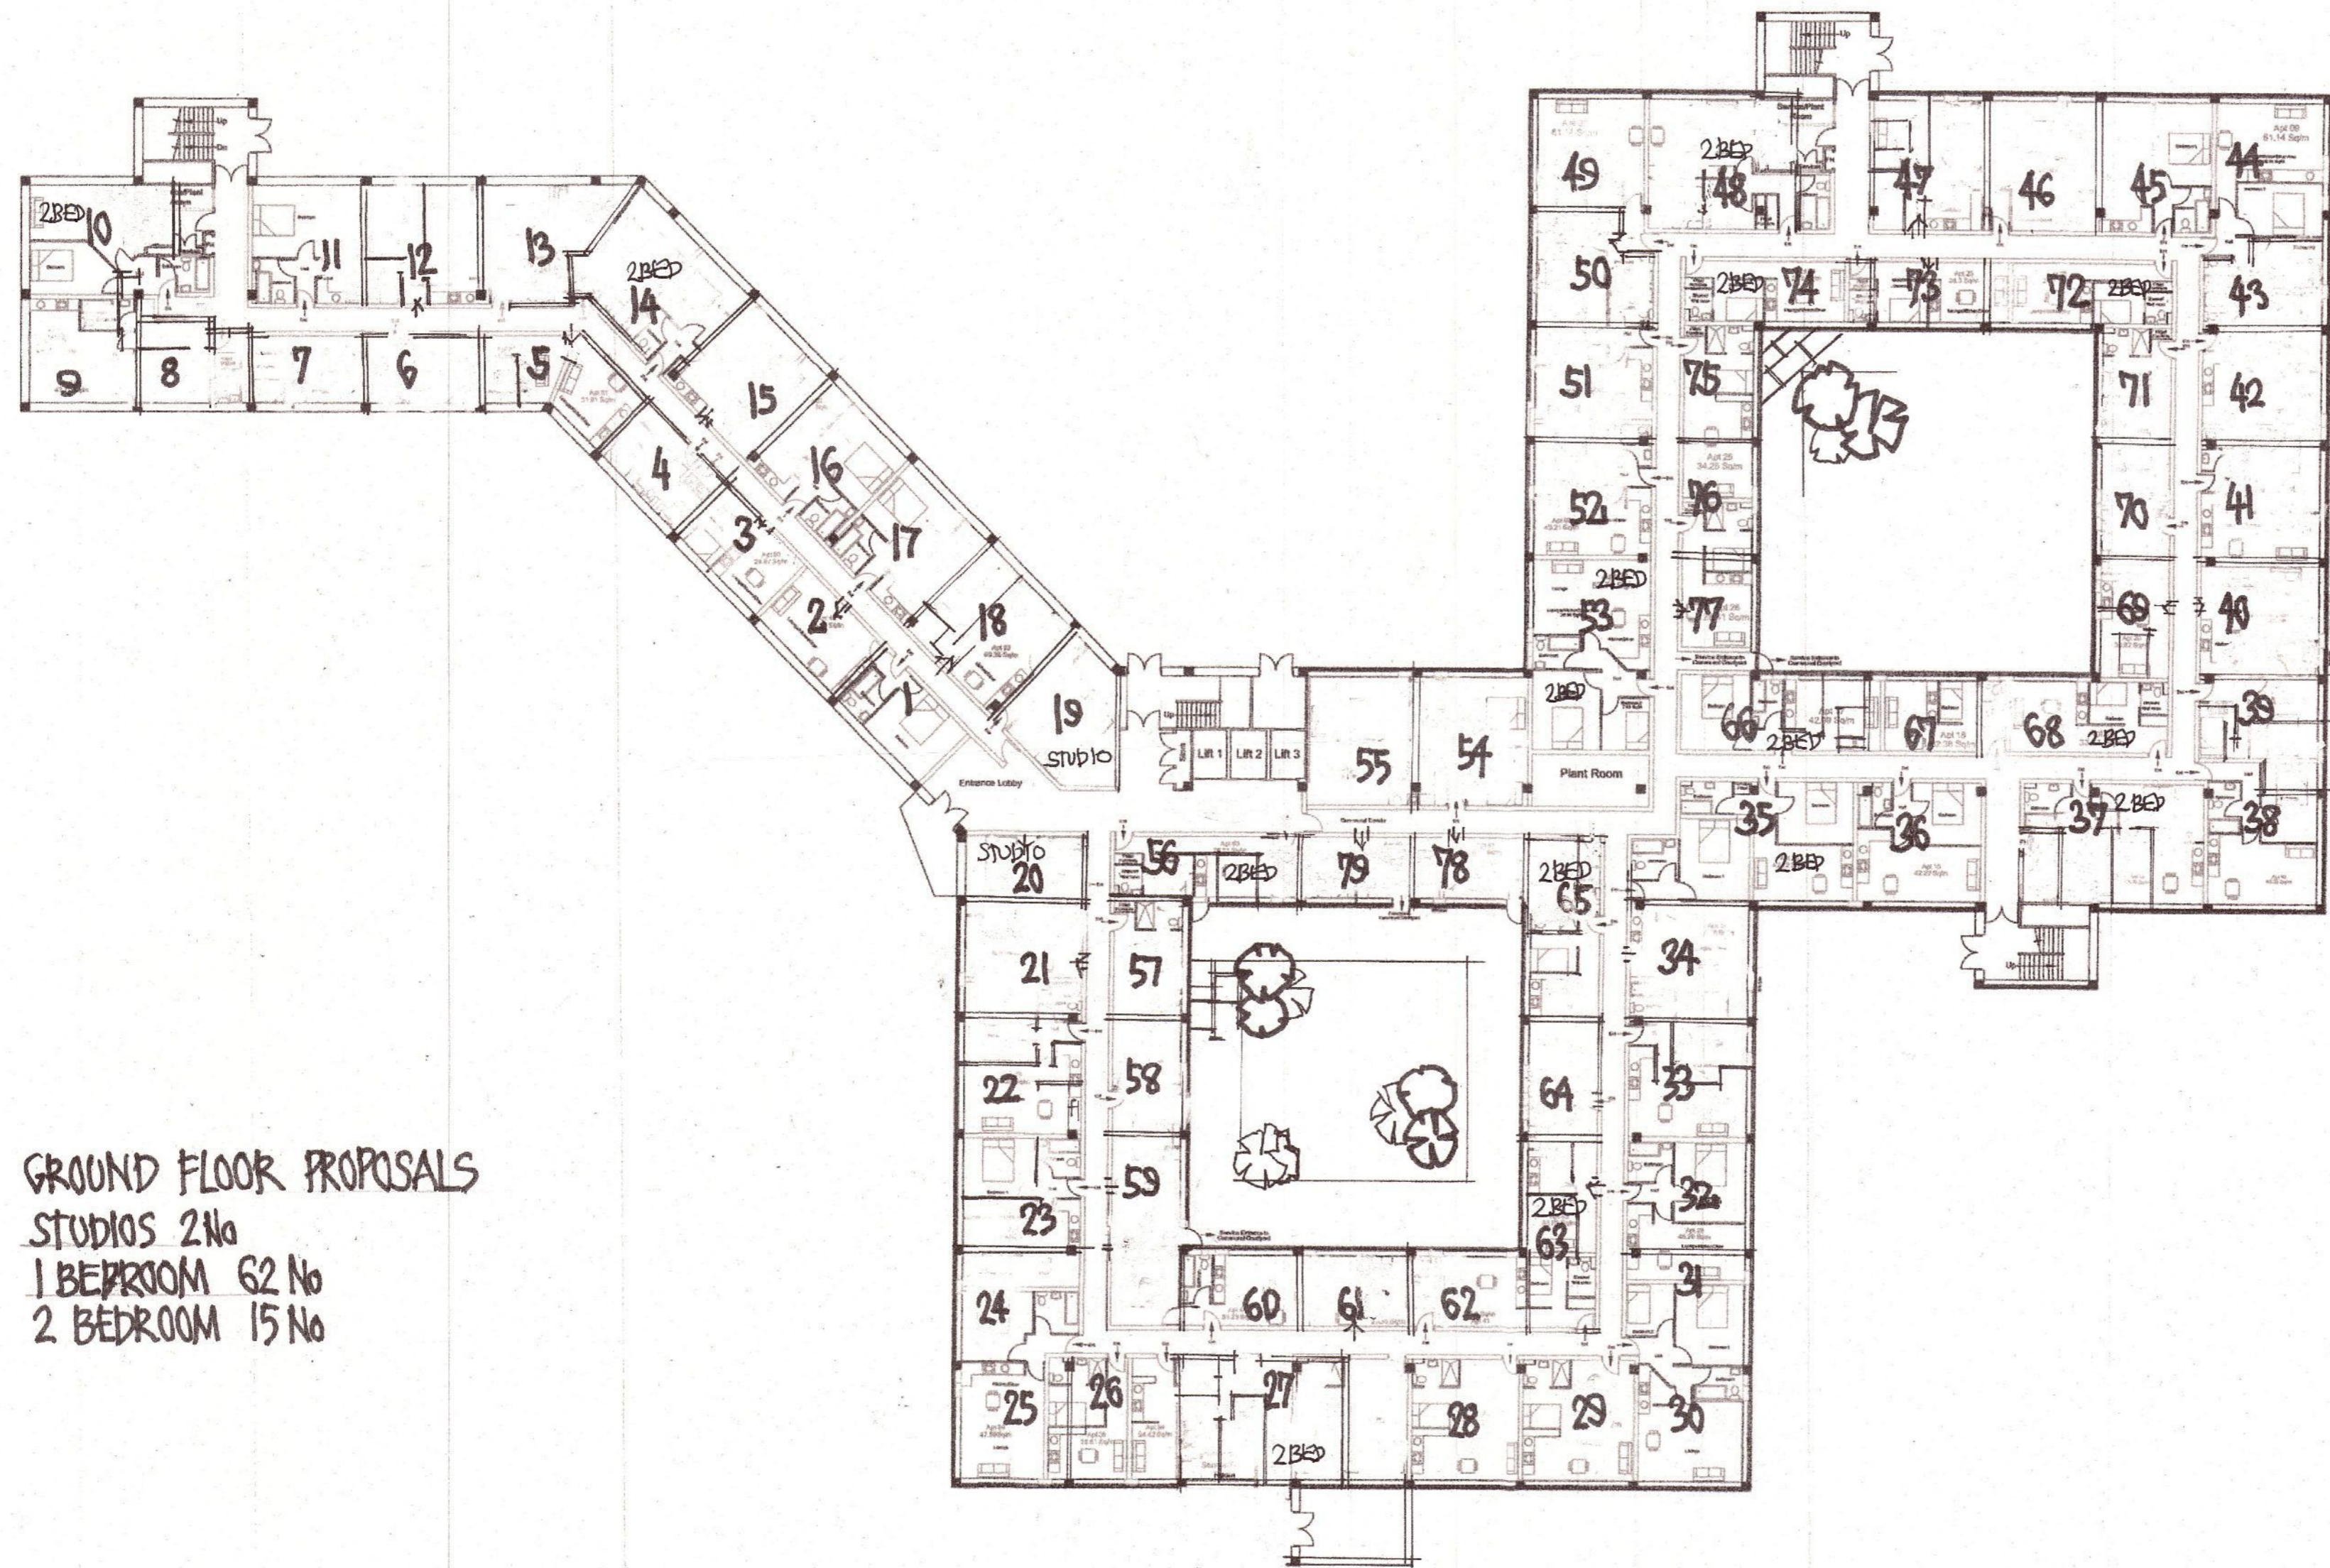

CASTLE VIEW HOUSE - RUNCORN

1700209P3JPA

26/04/2017

GROUND FLOOR PROPOSALS
STUDIOS 2 No
1 BEDROOM 62 No
2 BEDROOM 15 No

20 APR 2017

SCALE 1:200 AT A3
APRIL 2017